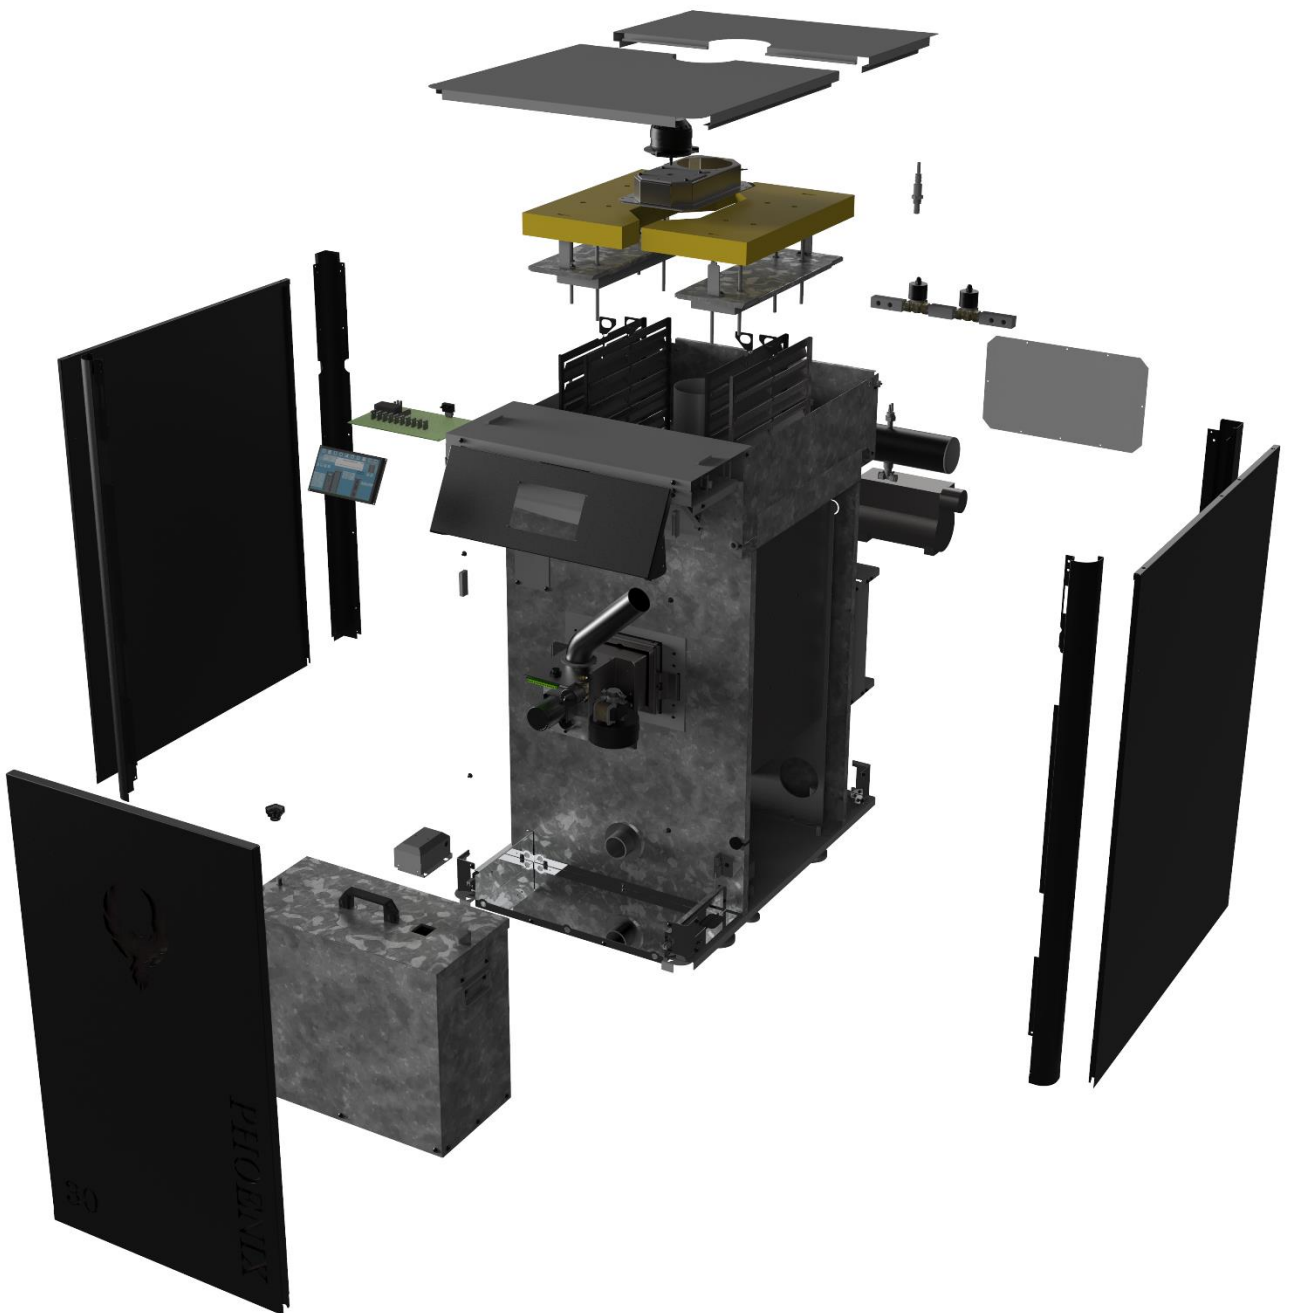

RTB 30 PHOENIX ECO

DATASHEET/DATABLAD

DATASHEET/DATABLAD

DATASHEET/DATABLAD

Product Name	Produkt navn	RTB 30 PHOENIX ECO
SKU	SKU	90133010
Output (kW)	Effekt (kW)	7 - 24,7
Design Model	Design Model	PHOENIX
Efficiency Nominal Output	Effektivitet Nominel	92,2 %
Efficiency Low Output	Effektivitet Lavlast	92,9 %
EN303-5:2012 Class	EN303-5:2012 Klasse	5
EN303-5:2012 Test rapport	EN303-5:2012 Test rapport	300-ELAB-2484
Controller:	Styrekontrol	v16
Width, only Boiler (mm)	Bredde, Kun Kedel (mm)	657
Depth (mm)	Dybde (mm)	1020
Height, only Boiler (mm)	Højde, Kun Kedel (mm)	1260
Chimney (mm)	Skorsten (mm)	130
Weight (Kg)	Vægt (Kg)	263
Water Volume (L)	Vand Volume (L)	55
Ash Tray Size (L)	Askeskuffe størrelse (L)	38
Output / Return / Filling	Fremløb / Retur / Påfylding	3/4"
Exhaust fan	Røgsuger	Included
Circulation pump	cirkulationspumpe	Included
StokerCloud Monitoring	StokerCloud Overvågning	2 years included
Update Via Internet	Opdatering Via Internettet	2 years included
Weather Compensation	Vejr Kompentation	*upto 4 zones
Smoke Temperature Sensor	Røg Temperatur	Included
Pump Control Function	Pumpe Kontrol Funktion	Included
Timer Function	Timer Funktion	Included
E-mail Notification on Alarm	E-mail Besked om Alarm	2 years included
SMS Notification on Alarm	SMS Besked om Alarm	*
Hot Water Priority	Varmt Vand Priotet	*
Water Flow Sensor	Vandgennemstrømning Sensor	*
Return Temperature Sensor	Retur Temperatur Sensor	*
Outdoor Temperature Sensor	Udendørs temperatursensor	*
Vacuum Transport System	Vakuum Transport System	*
Oxygen Control	Oxygen Kontrol	Included
Compressor Cleaning Boiler	Kedel Kompressor Rensning	Included
Compressor Cleaning Burner	Brænder Kompressor Rensning	Included
Low Noise Compressor	Lydsvag Kompressor	Included
Compressor Control Function	Kompressor Kontrol	Included
Ash Removal	Askefjernelse	Included
Ash Compression	Aske Kompression	Included
Ash Drawer	Askeskuffe	Included
Lazer Distance Sensor (pellet level monitoring)	Laser Afstandsmåler	Included
Under Pressure Sensor	Undertryk Sensor	Included
Photosensor	Fotosensor	Included
* Extra accessories required	* Ekstra tilbehør kræves	