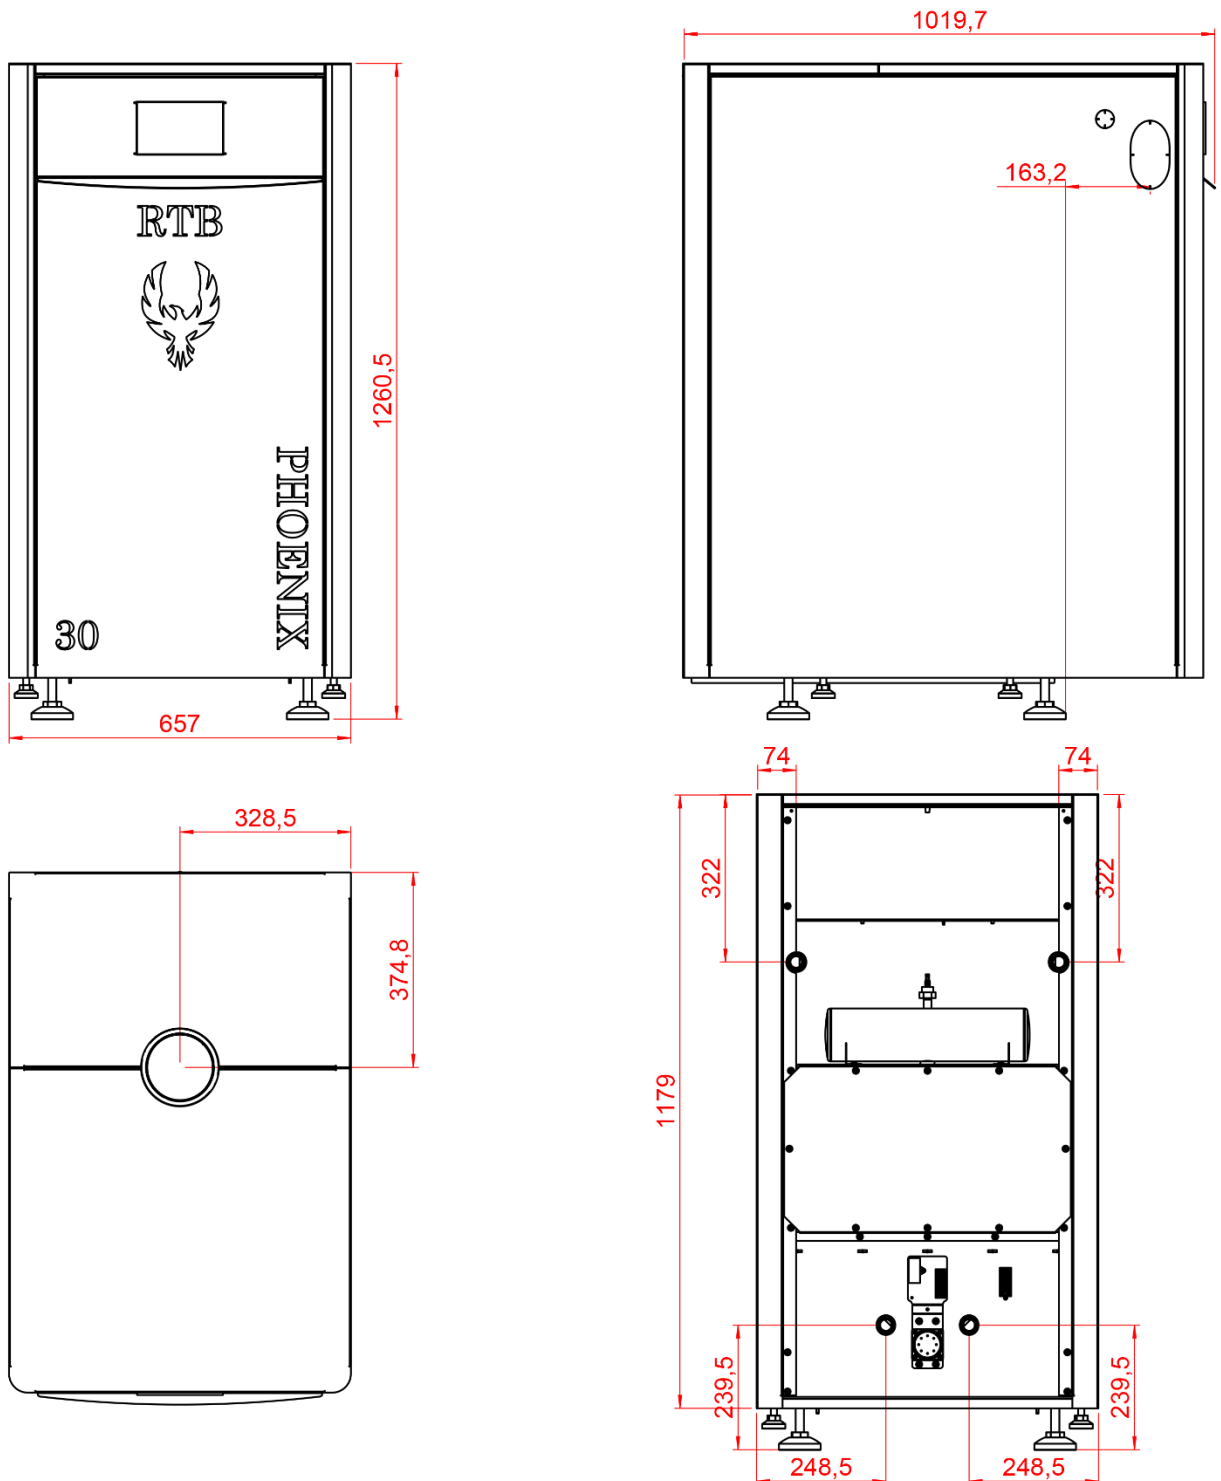

RTB 30 PHOENIX ECO

DATASHEET/DATABLAD

DATASHEET/DATABLAD

DATASHEET/DATABLAD

Product Name	Produkt navn	RTB 30 PHOENIX ECO
SKU	SKU	90133010
Output (kW)	Effekt (kW)	7 - 24,7
Design Model	Design Model	PHOENIX
Efficiency Nominal Output	Effektivitet Nominel	92,2 %
Efficiency Low Output	Effektivitet Lavlast	92,9 %
EN303-5:2012 Class	EN303-5:2012 Klasse	5
EN303-5:2012 Test rapport	EN303-5:2012 Test rapport	300-ELAB-2484
Controller:	Styrekontrol	v16
Width, only Boiler (mm)	Bredde, Kun Kedel (mm)	657
Depth (mm)	Dybde (mm)	1020
Height, only Boiler (mm)	Højde, Kun Kedel (mm)	1260
Chimney (mm)	Skorsten (mm)	130
Weight (Kg)	Vægt (Kg)	263
Water Volume (L)	Vand Volume (L)	55
Ash Tray Size (L)	Askeskuffe størrelse (L)	38
Output / Return / Filling	Fremløb / Retur / Påfylding	3/4"
Exhaust fan	Røgsuger	Included
Circulation pump	cirkulationspumpe	Included
StokerCloud Monitoring	StokerCloud Overvågning	2 years included
Update Via Internet	Opdatering Via Internettet	2 years included
Weather Compensation	Vejr Kompentation	*upto 4 zones
Smoke Temperature Sensor	Røg Temperatur	Included
Pump Control Function	Pumpe Kontrol Funktion	Included
Timer Function	Timer Funktion	Included
E-mail Notification on Alarm	E-mail Besked om Alarm	2 years included
SMS Notification on Alarm	SMS Besked om Alarm	*
Hot Water Priority	Varmt Vand Priotet	*
Water Flow Sensor	Vandgennemstrømning Sensor	*
Return Temperature Sensor	Retur Temperatur Sensor	*
Outdoor Temperature Sensor	Udendørs temperatursensor	*
Vacuum Transport System	Vakuum Transport System	*
Oxygen Control	Oxygen Kontrol	Included
Compressor Cleaning Boiler	Kedel Kompressor Rensning	Included
Compressor Cleaning Burner	Brænder Kompressor Rensning	Included
Low Noise Compressor	Lydsvag Kompressor	Included
Compressor Control Function	Kompressor Kontrol	Included
Ash Removal	Askefjernelse	Included
Ash Compression	Aske Kompression	Included
Ash Drawer	Askeskuffe	Included
Lazer Distance Sensor (pellet level monitoring)	Laser Afstandsmåler	Included
Under Pressure Sensor	Undertryk Sensor	Included
Photosensor	Fotosensor	Included
* Extra accessories required	* Ekstra tilbehør kræves	