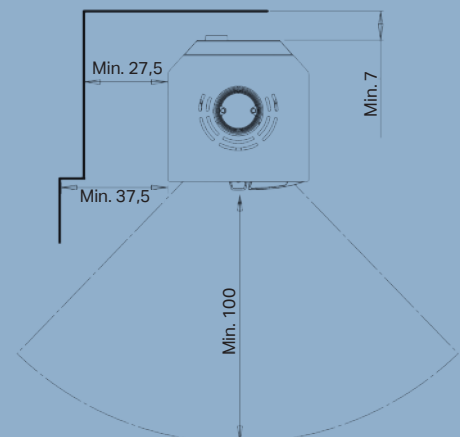

Distance to combustible material (cm)