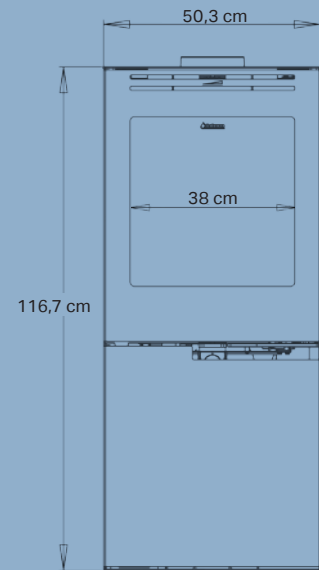

Aduro H5

- Combines firewood and pellets
- Can start on its own
- Danish innovation

**Aduro
Tronic**

Automatic
air supply
up to 40%
less wood
consumption

Distance to combustible material (cm)

Specifications

Nominal power	7,0 kW firewood / 6,8 kW pellets
Heats	20-140 m²
Flue outlet diameter	Ø15 cm top/rear
Distance to combustible material	Rear 5 cm from air intake / 7 cm from the back of the stove. To the side 37,5 cm
Width of wood chamber	38 cm
Outer dimensions (HxWxD)	116,7 x 50,3 x 50,6 cm
Distance from floor to centre of rear outlet	104,1 cm
Weight	132 kg
Colour/Material	Black sheet iron
Energy efficiency	83% firewood / 87% pellets
Endorsements	EN13420, EN14785, CE, NS3058 & Ecodesign 2022
Aduro-tronic automatic included	✓
Energy efficiency class	A⁺
Energy efficiency index	114,3 firewood / 128,1 pellets

EAN: 5704065010244