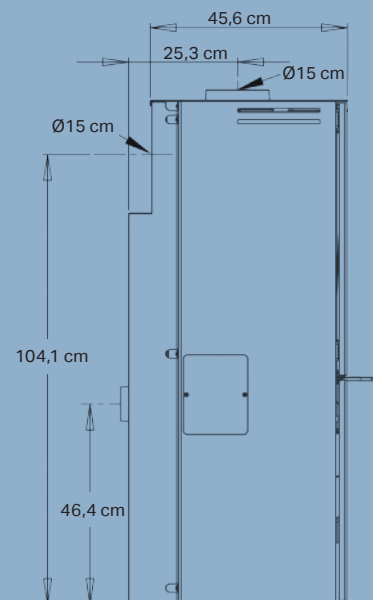

Aduro H5

- Combines firewood and pellets
- Can start on its own
- Danish innovation

**Aduro
Tronic**

Automatic
air supply
up to 40%
less wood
consumption

Distance to combustible material (cm)

Specifications

Nominal power	7,0 kW firewood / 6,8 kW pellets
Heats	20-140 m²
Flue outlet diameter	Ø15 cm top/rear
Distance to combustible material	Rear 5 cm from air intake / 7 cm from the back of the stove. To the side 37,5 cm
Width of wood chamber	38 cm
Outer dimensions (HxWxD)	116,7 x 50,3 x 50,6 cm
Distance from floor to centre of rear outlet	104,1 cm
Weight	132 kg
Colour/Material	Black sheet iron
Energy efficiency	83% firewood / 87% pellets
Endorsements	EN13420, EN14785, CE, NS3058 & Ecodesign 2022
Aduro-tronic automatic included	✓
Energy efficiency class	A⁺
Energy efficiency index	114,3 firewood / 128,1 pellets

EAN: 5704065010244